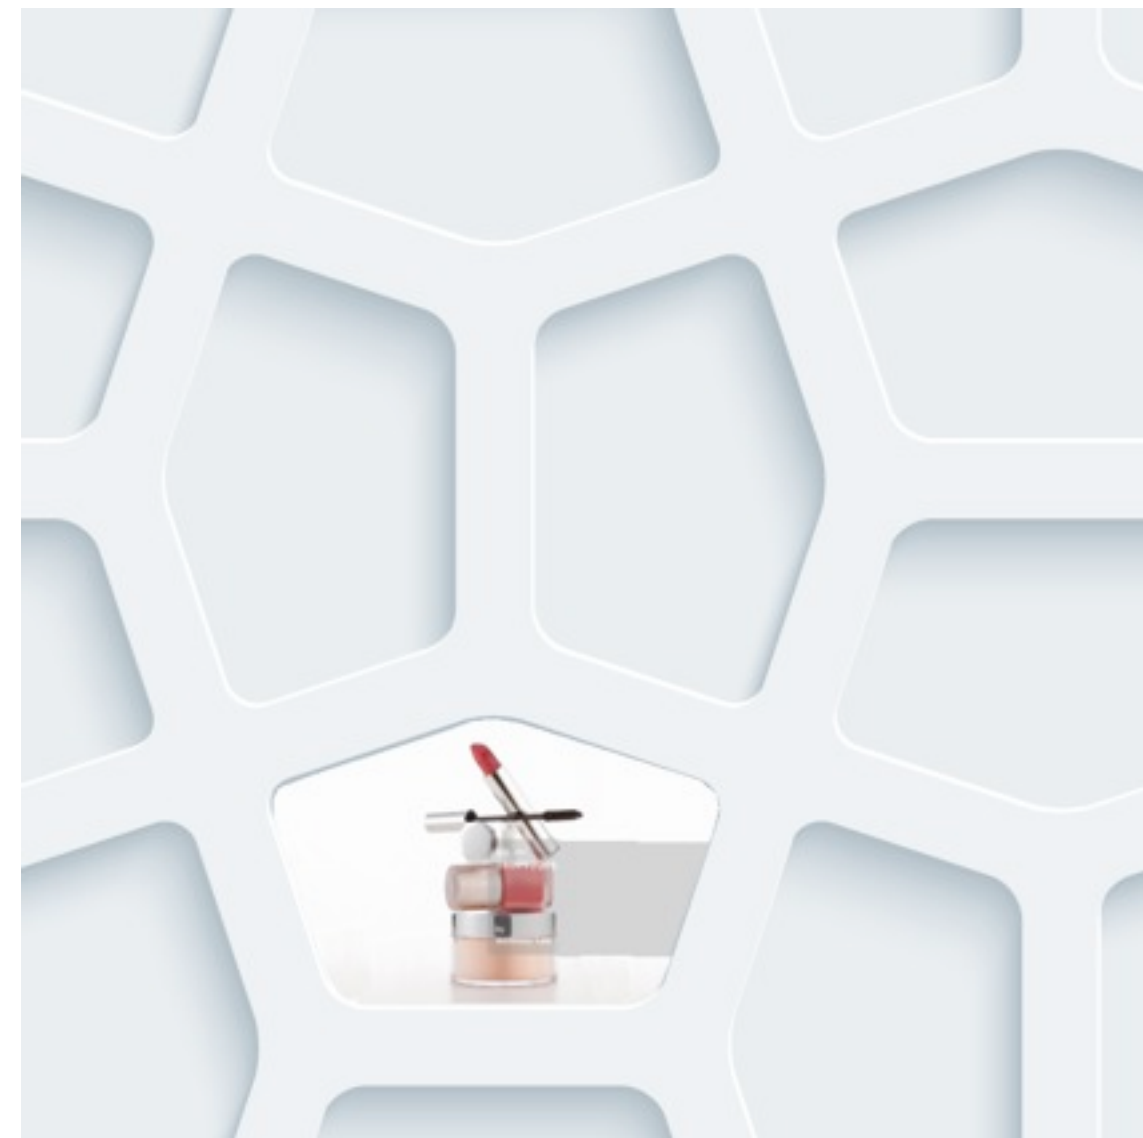

Gotha Cosmetics

idea and design conception
Cosmopack Bologna 2014

by
MA.Manuela Freigang
vienna 1/2014

variations of outside wall design
with integrated showcases

showcases

wall design favorit

wall design variation 2