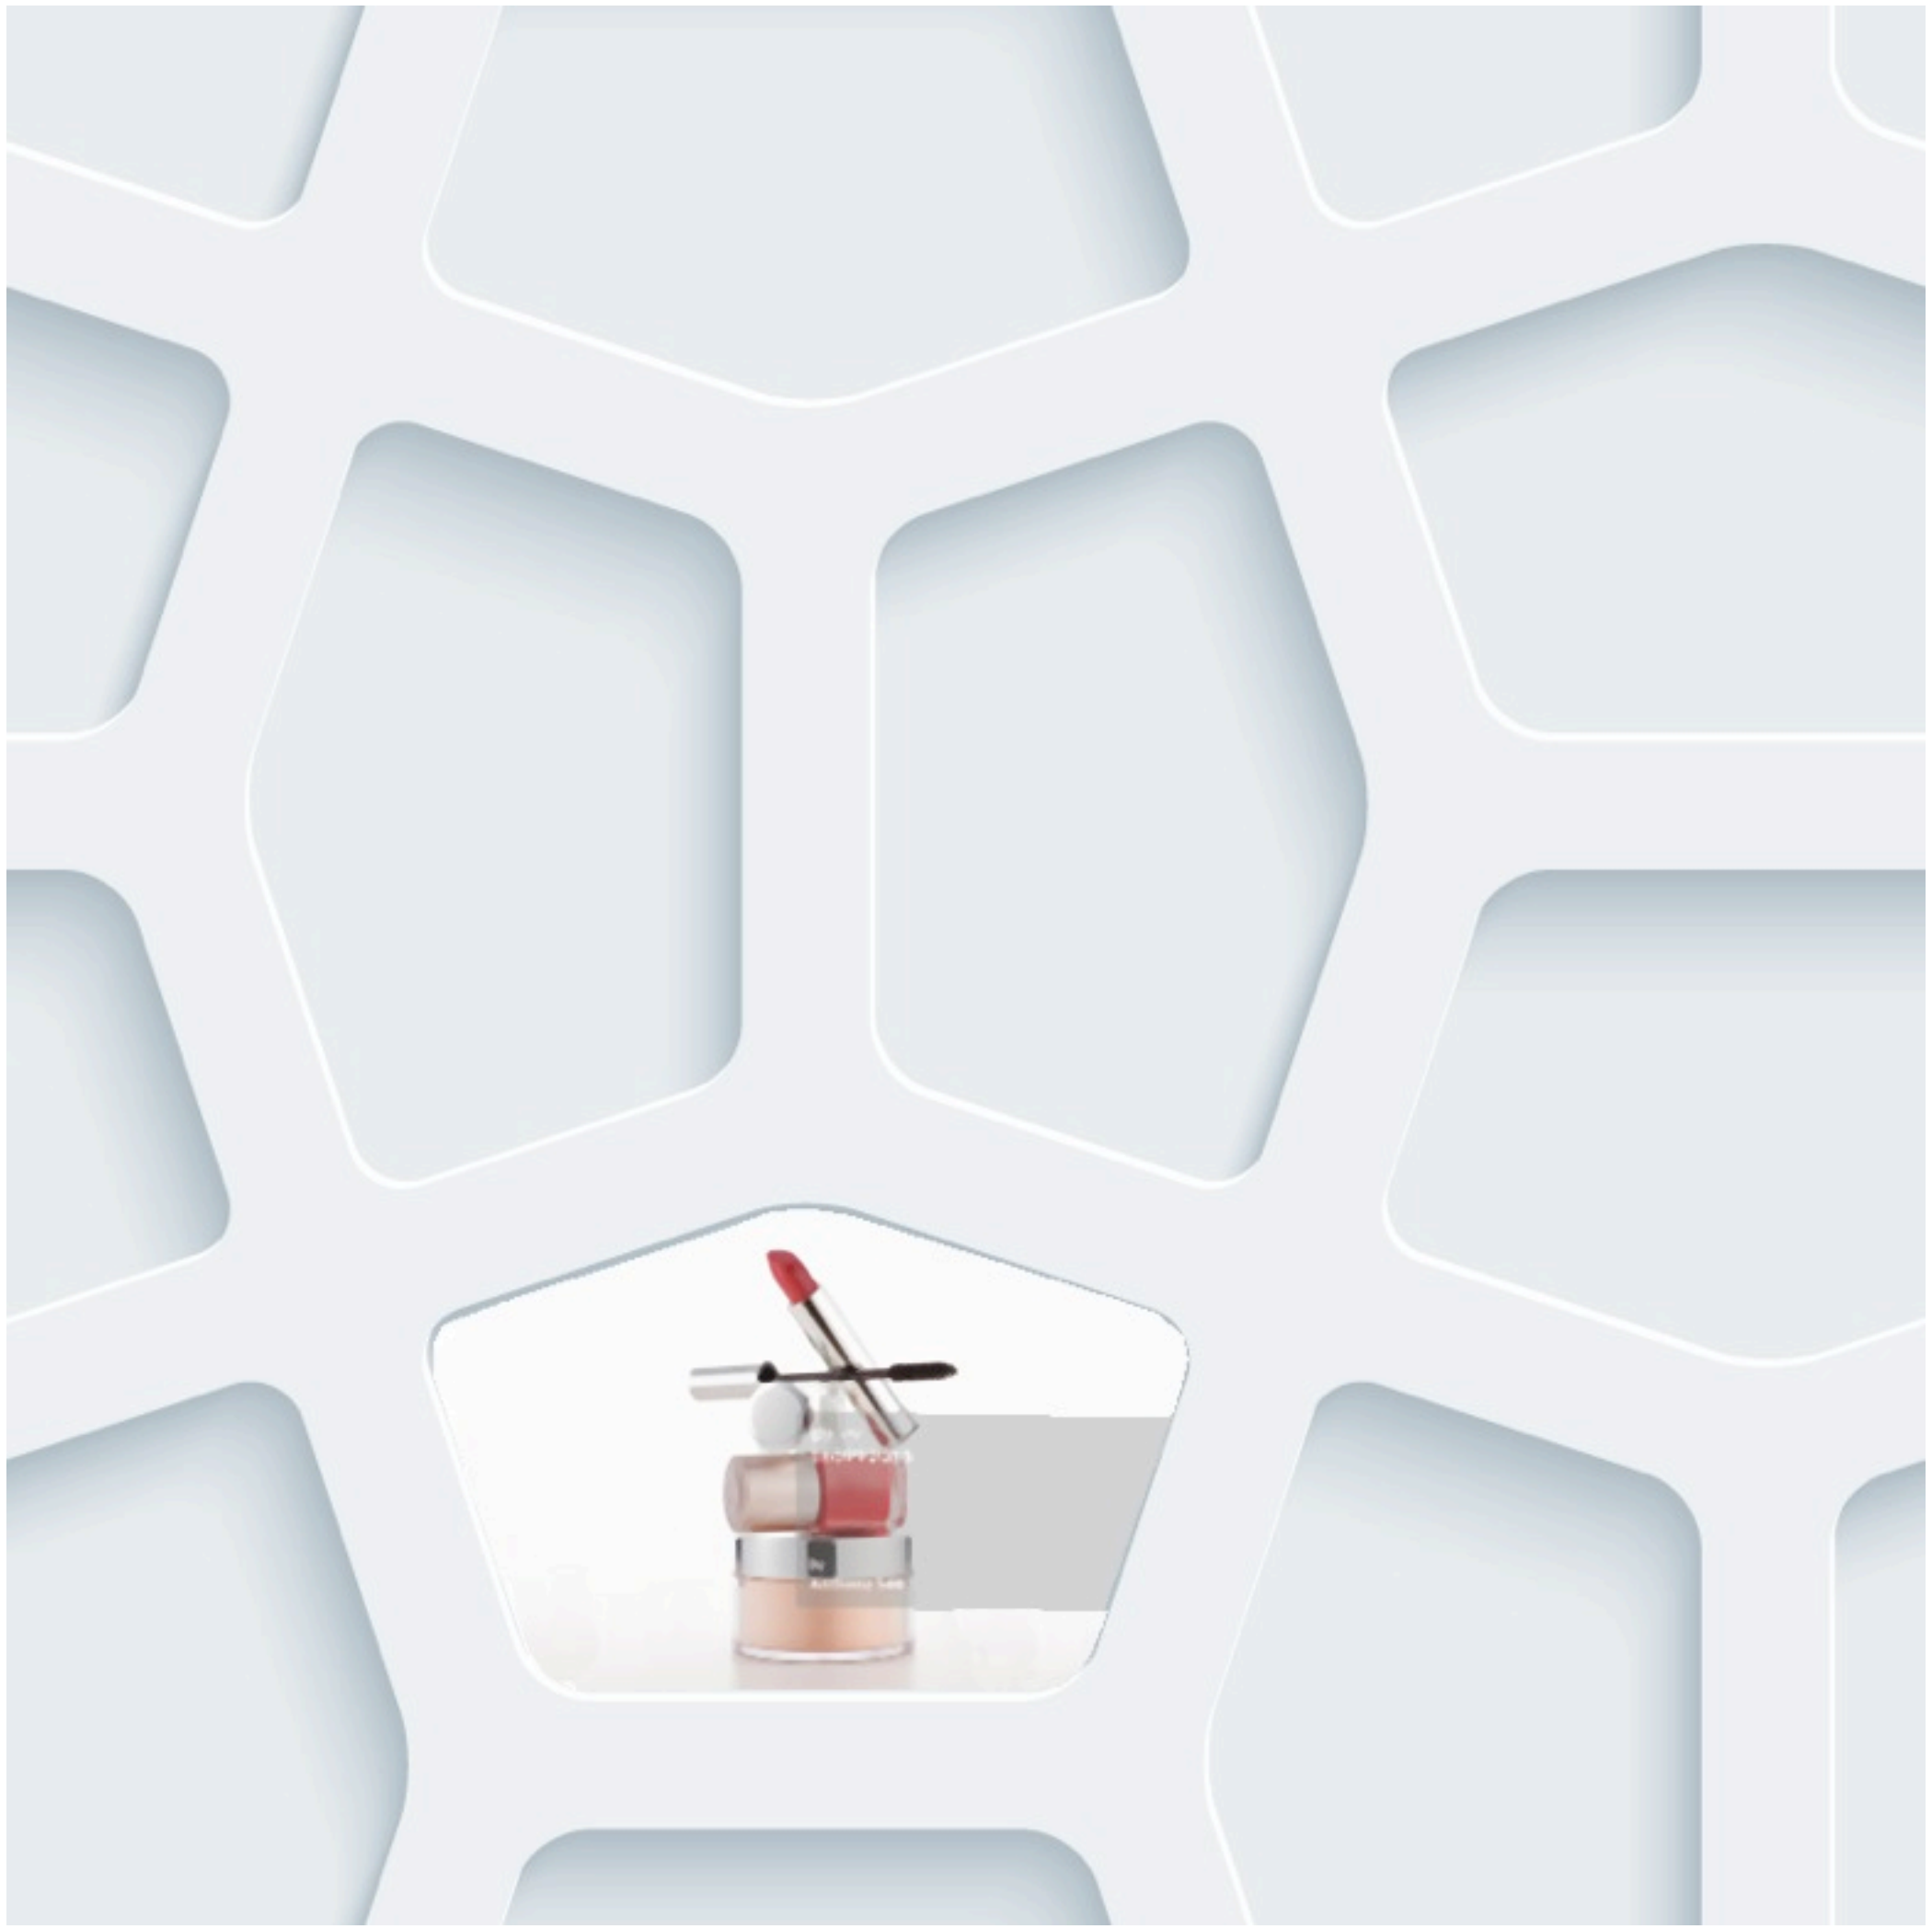

Gotha Cosmetics

idea and design conception
Cosmopack Bologna 2014

by
MA.Manuela Freigang
vienna 1/2014

variations of outside wall design
with integrated showcases

showcases

wall design favorit

wall design variation 2